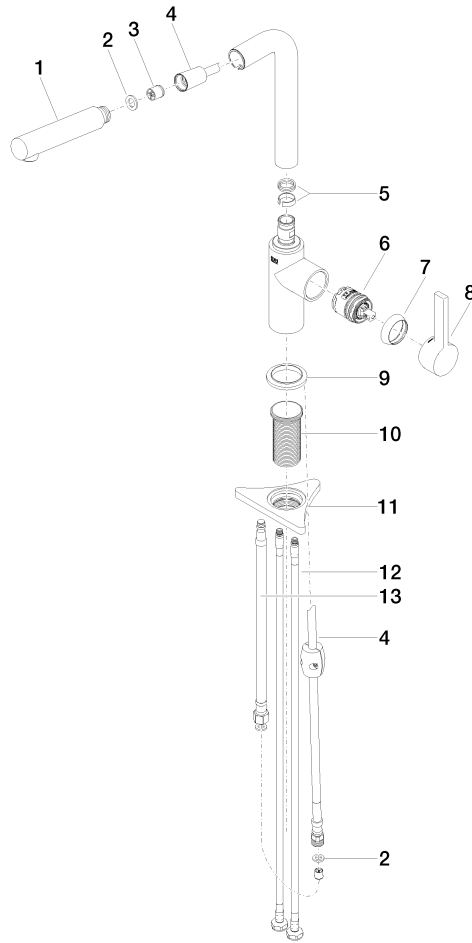

DORNBACHT PIUR Single-lever mixer Pull-out - Chrome

33 950 210

- 204mm projection
- pivotable spout 360°
- air-enriched flow
- max. flow 5 l/min at 3 bar flow pressure
- lead-free
- fabric braided hose 1500 mm

Intrinsic protection against back flow.

	Chrome	33 950 210-00 0010
	Soft Black	33 950 210-69 0010
	Brushed Nickel	33 950 210-70 0010

DORNBRACHT PIUR Single-lever mixer Pull-out - Chrome

33 950 210

Flow rate chart

Codes & Standards

California Energy
Commission
(CEC)

DORNBACHT PIUR Single-lever mixer Pull-out - Chrome

33 950 210

Certificates

IAPMO_N-4976 (2). IAPMO_6397 (2).

DORNBRAUCH PIUR Single-lever mixer Pull-out - Chrome

33 950 210

Parts for other finishes can be found here: [Soft Black](#)

Spare parts list

No.	Item Number	Name	Quantity used	Delivery time
1	90 12 11 180 01-00	shower	1	2
2	90 14 05 081 00 90	seal	1	2
3	90 23 01 051 01 90	flow reducer	1	2
4	90 30 02 101 00 90	hose	1	2
5	90 14 15 060 00 90	gasket kit	1	2
6	90 15 05 060 00 90	cartridge	1	2
7	90 28 30 011 00-00	cover	1	2
8	90 20 21 001 00-00	handle	1	2
9	90 27 21 001 00-00	rosette	1	2
10	90 30 01 200 00 90	shaft	1	2
11	90 23 10 003 00 90	fixing set	1	2
12	04 30 04 103 00 90	hose	2	2
13	90 30 04 110 00 90	hose	1	2