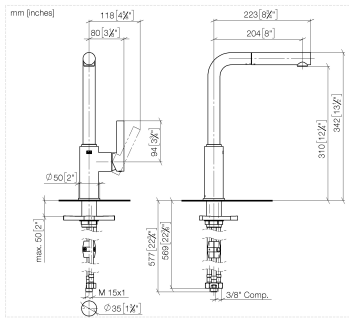

DORNBACHT PIUR Single-lever mixer Pull-out - Chrome

33 950 210

- 204mm projection
- pivotable spout 360°
- air-enriched flow
- max. flow 5 l/min at 3 bar flow pressure
- lead-free
- fabric braided hose 1500 mm

Intrinsic protection against back flow.

	Chrome	33 950 210-00 0010
	Soft Black	33 950 210-69 0010
	Brushed Nickel	33 950 210-70 0010

DORNBRACHT PIUR Single-lever mixer Pull-out - Chrome

33 950 210

Flow rate chart

Codes & Standards

California Energy
Commission
(CEC)

DORNBACHT PIUR Single-lever mixer Pull-out - Chrome

33 950 210

Certificates

IAPMO_N-4976 (2). IAPMO_6397 (2).

DORNBRAUCH PIUR Single-lever mixer Pull-out - Chrome

33 950 210

Parts for other finishes can be found here: [Soft Black](#)

Spare parts list

No.	Item Number	Name	Quantity used	Delivery time
1	90 12 11 180 01-00	shower	1	2
2	90 14 05 081 00 90	seal	1	2
3	90 23 01 051 01 90	flow reducer	1	2
4	90 30 02 101 00 90	hose	1	2
5	90 14 15 060 00 90	gasket kit	1	2
6	90 15 05 060 00 90	cartridge	1	2
7	90 28 30 011 00-00	cover	1	2
8	90 20 21 001 00-00	handle	1	2
9	90 27 21 001 00-00	rosette	1	2
10	90 30 01 200 00 90	shaft	1	2
11	90 23 10 003 00 90	fixing set	1	2
12	04 30 04 103 00 90	hose	2	2
13	90 30 04 110 00 90	hose	1	2