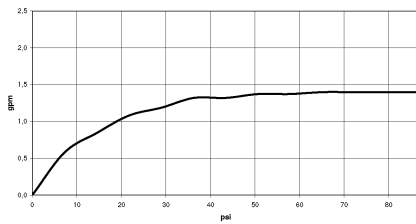

DORNBACHT PIUR Single-lever mixer Pull-out - Chrome

33 950 210

- 204mm projection
- pivotable spout 360°
- air-enriched flow
- max. flow 5 l/min at 3 bar flow pressure
- lead-free
- fabric braided hose 1500 mm

Intrinsic protection against back flow.

	Chrome	33 950 210-00 0010
	Soft Black	33 950 210-69 0010
	Brushed Nickel	33 950 210-70 0010

DORNBRACHT PIUR Single-lever mixer Pull-out - Chrome

33 950 210

Flow rate chart

Codes & Standards

California Energy
Commission
(CEC)

DORNBACHT PIUR Single-lever mixer Pull-out - Chrome

33 950 210

Certificates

IAPMO_N-4976 (2). IAPMO_6397 (2).

DORNBRAUCH PIUR Single-lever mixer Pull-out - Chrome